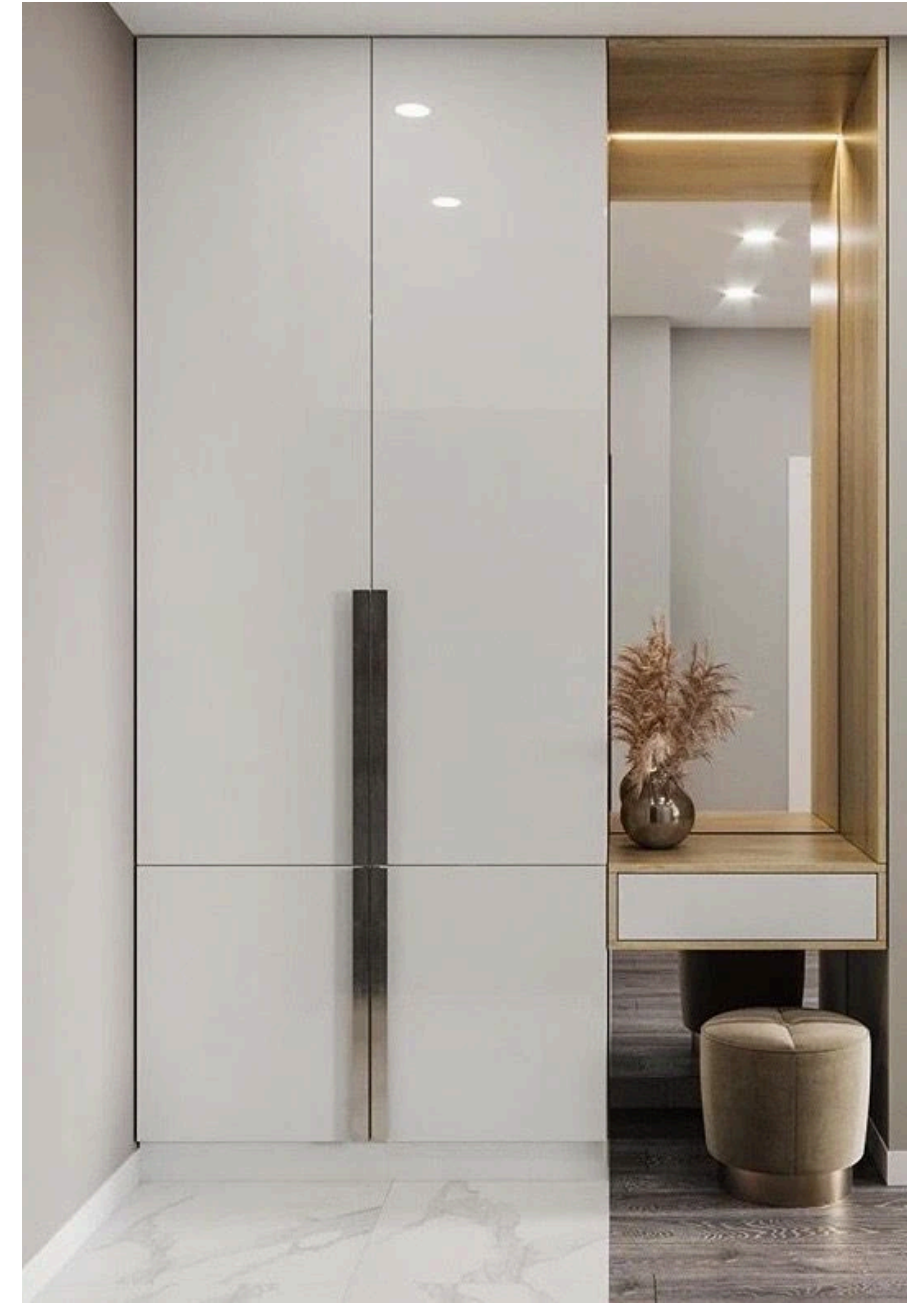

Coatter and Cloakroom

Click on the images to view the product gallery

Coatter and Cloakroom

Production and Assembly

Inner door

It is the products produced from materials such as wood, iron or aluminum used to transition between spaces. It is a historical material used in most cultures and nations. The door does not consist of only the wing section, there are safe and hinge sections that allow the door to work.